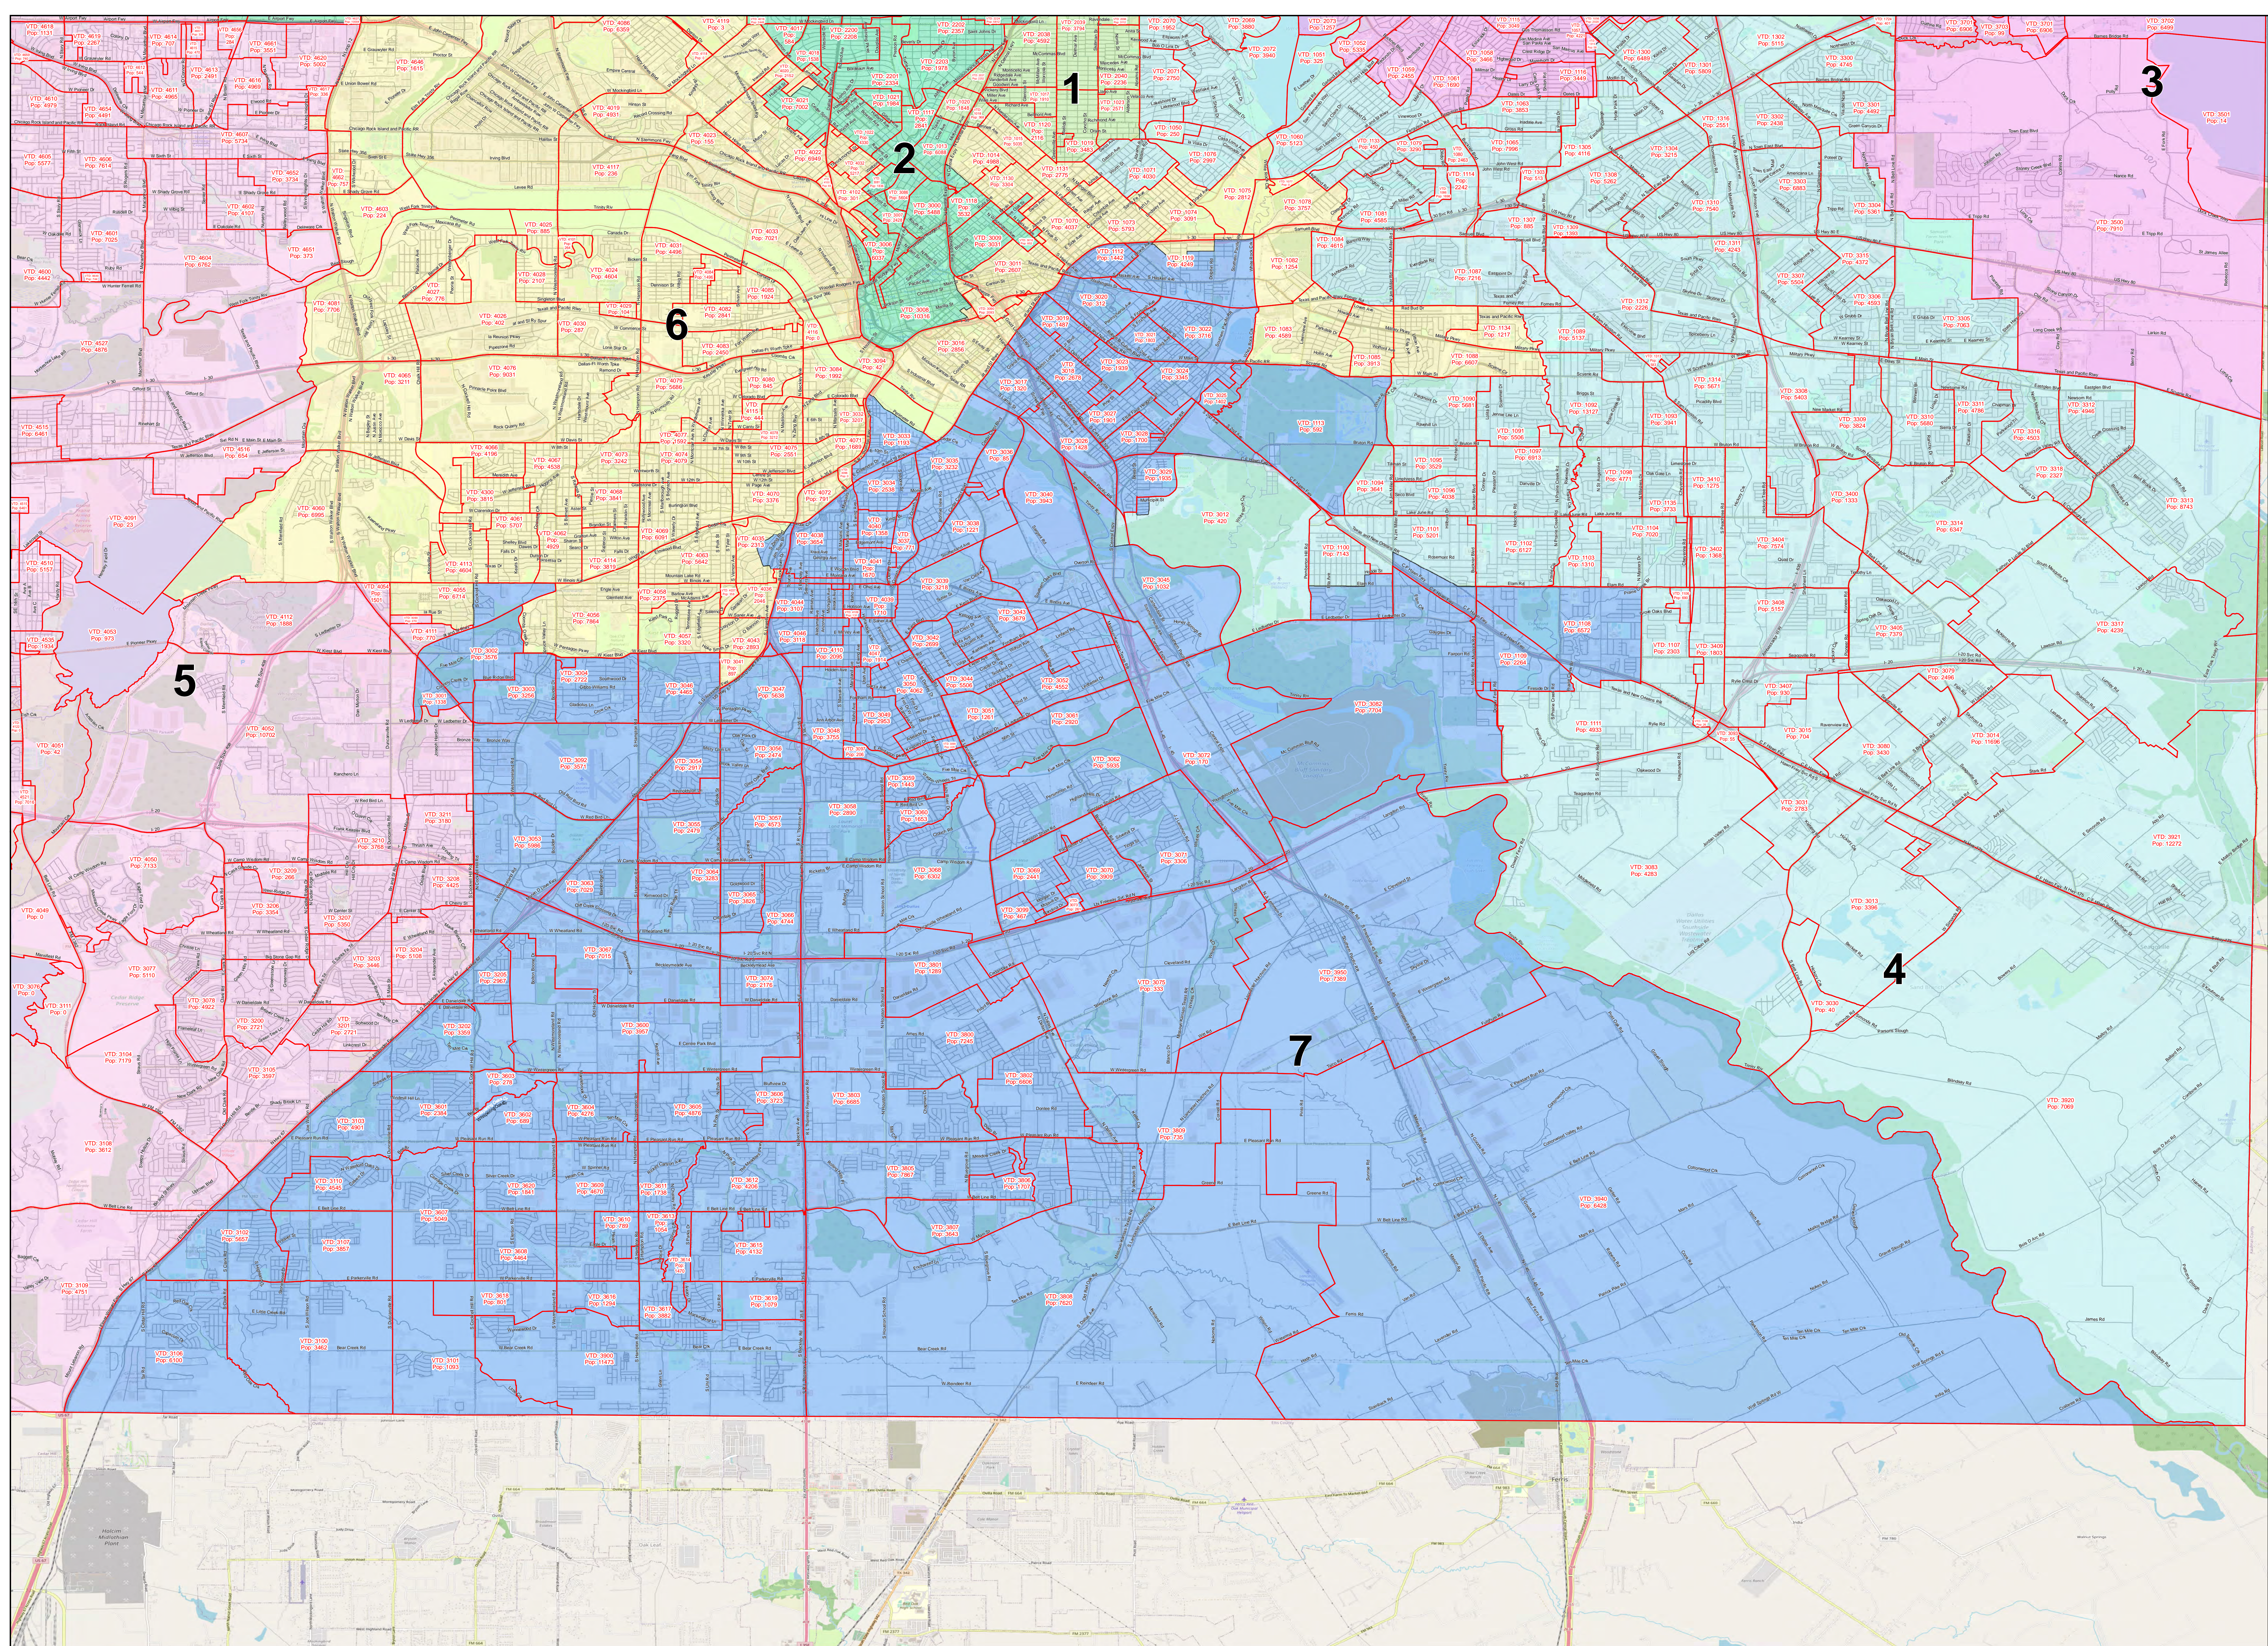

Created: 12/3/2021

Dallas College Trustee District 7 Illustrative Plan 1 Revised

© 2021 Bickerstaff Heath Delgado Acosta LLP
Data Source: Roads, Water and other features obtained from the 2020 Tiger/line files, U.S. Census Bureau