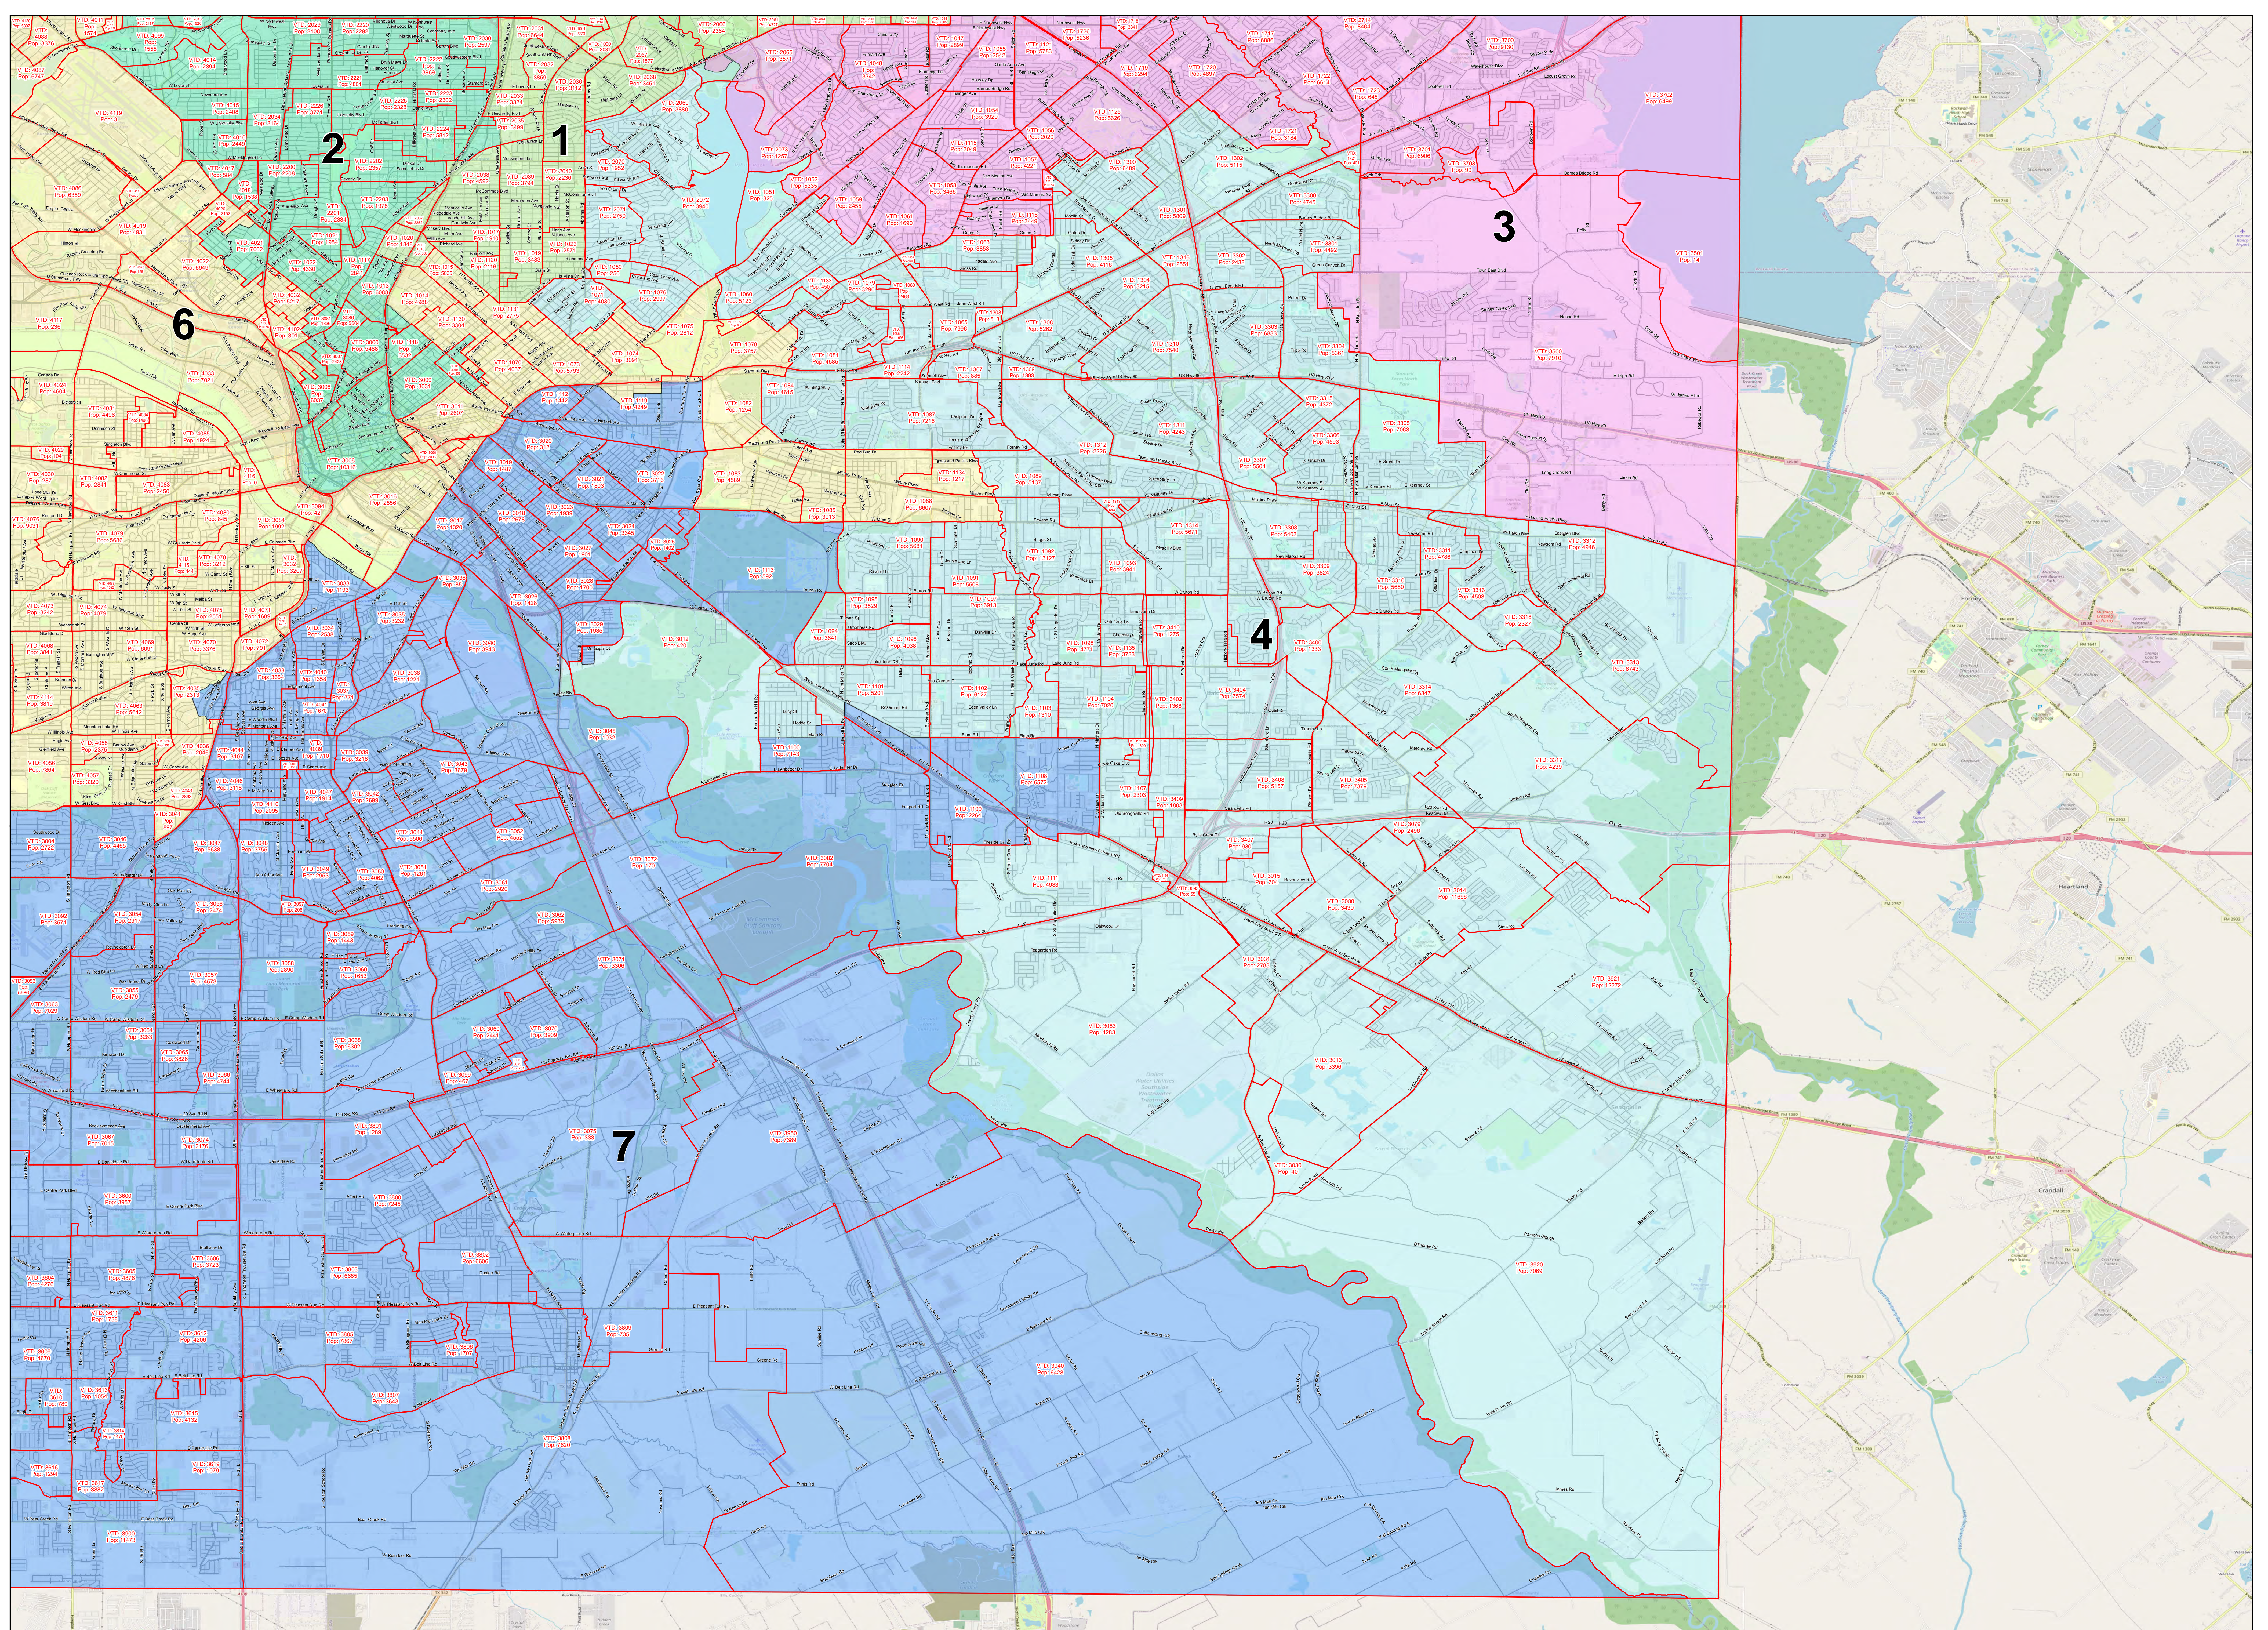

Created: 12/3/2021

Dallas College Trustee District 1 Illustrative Plan 1 Revised

© 2021 Bickerstaff Heath Delgado Acosta LLP
 Data Source: Roads, Water and other features obtained from the 2020 Tiger/line files, U.S. Census Bureau

Created: 12/3/2021

Dallas College Trustee District 2 Illustrative Plan 1 Revised

© 2021 Bickerstaff Heath Delgado Acosta LLP
Data Source: Roads, Water and other features obtained from the 2020 Tiger/line files, U.S. Census Bureau

Created: 12/3/2021

Dallas College Trustee District 3 Illustrative Plan 1 Revised

© 2021 Bickerstaff Heath Delgado Acosta LLP
Data Source: Roads, Water and other features obtained from the 2020 Tiger/line files, U.S. Census Bureau

Created: 12/3/2021

Dallas College Trustee District 4 Illustrative Plan 1 Revised

© 2021 Bickerstaff Heath Delgado Acosta LLP
 Data Source: Roads, Water and other features obtained from the 2020 Tiger/line files, U.S. Census Bureau