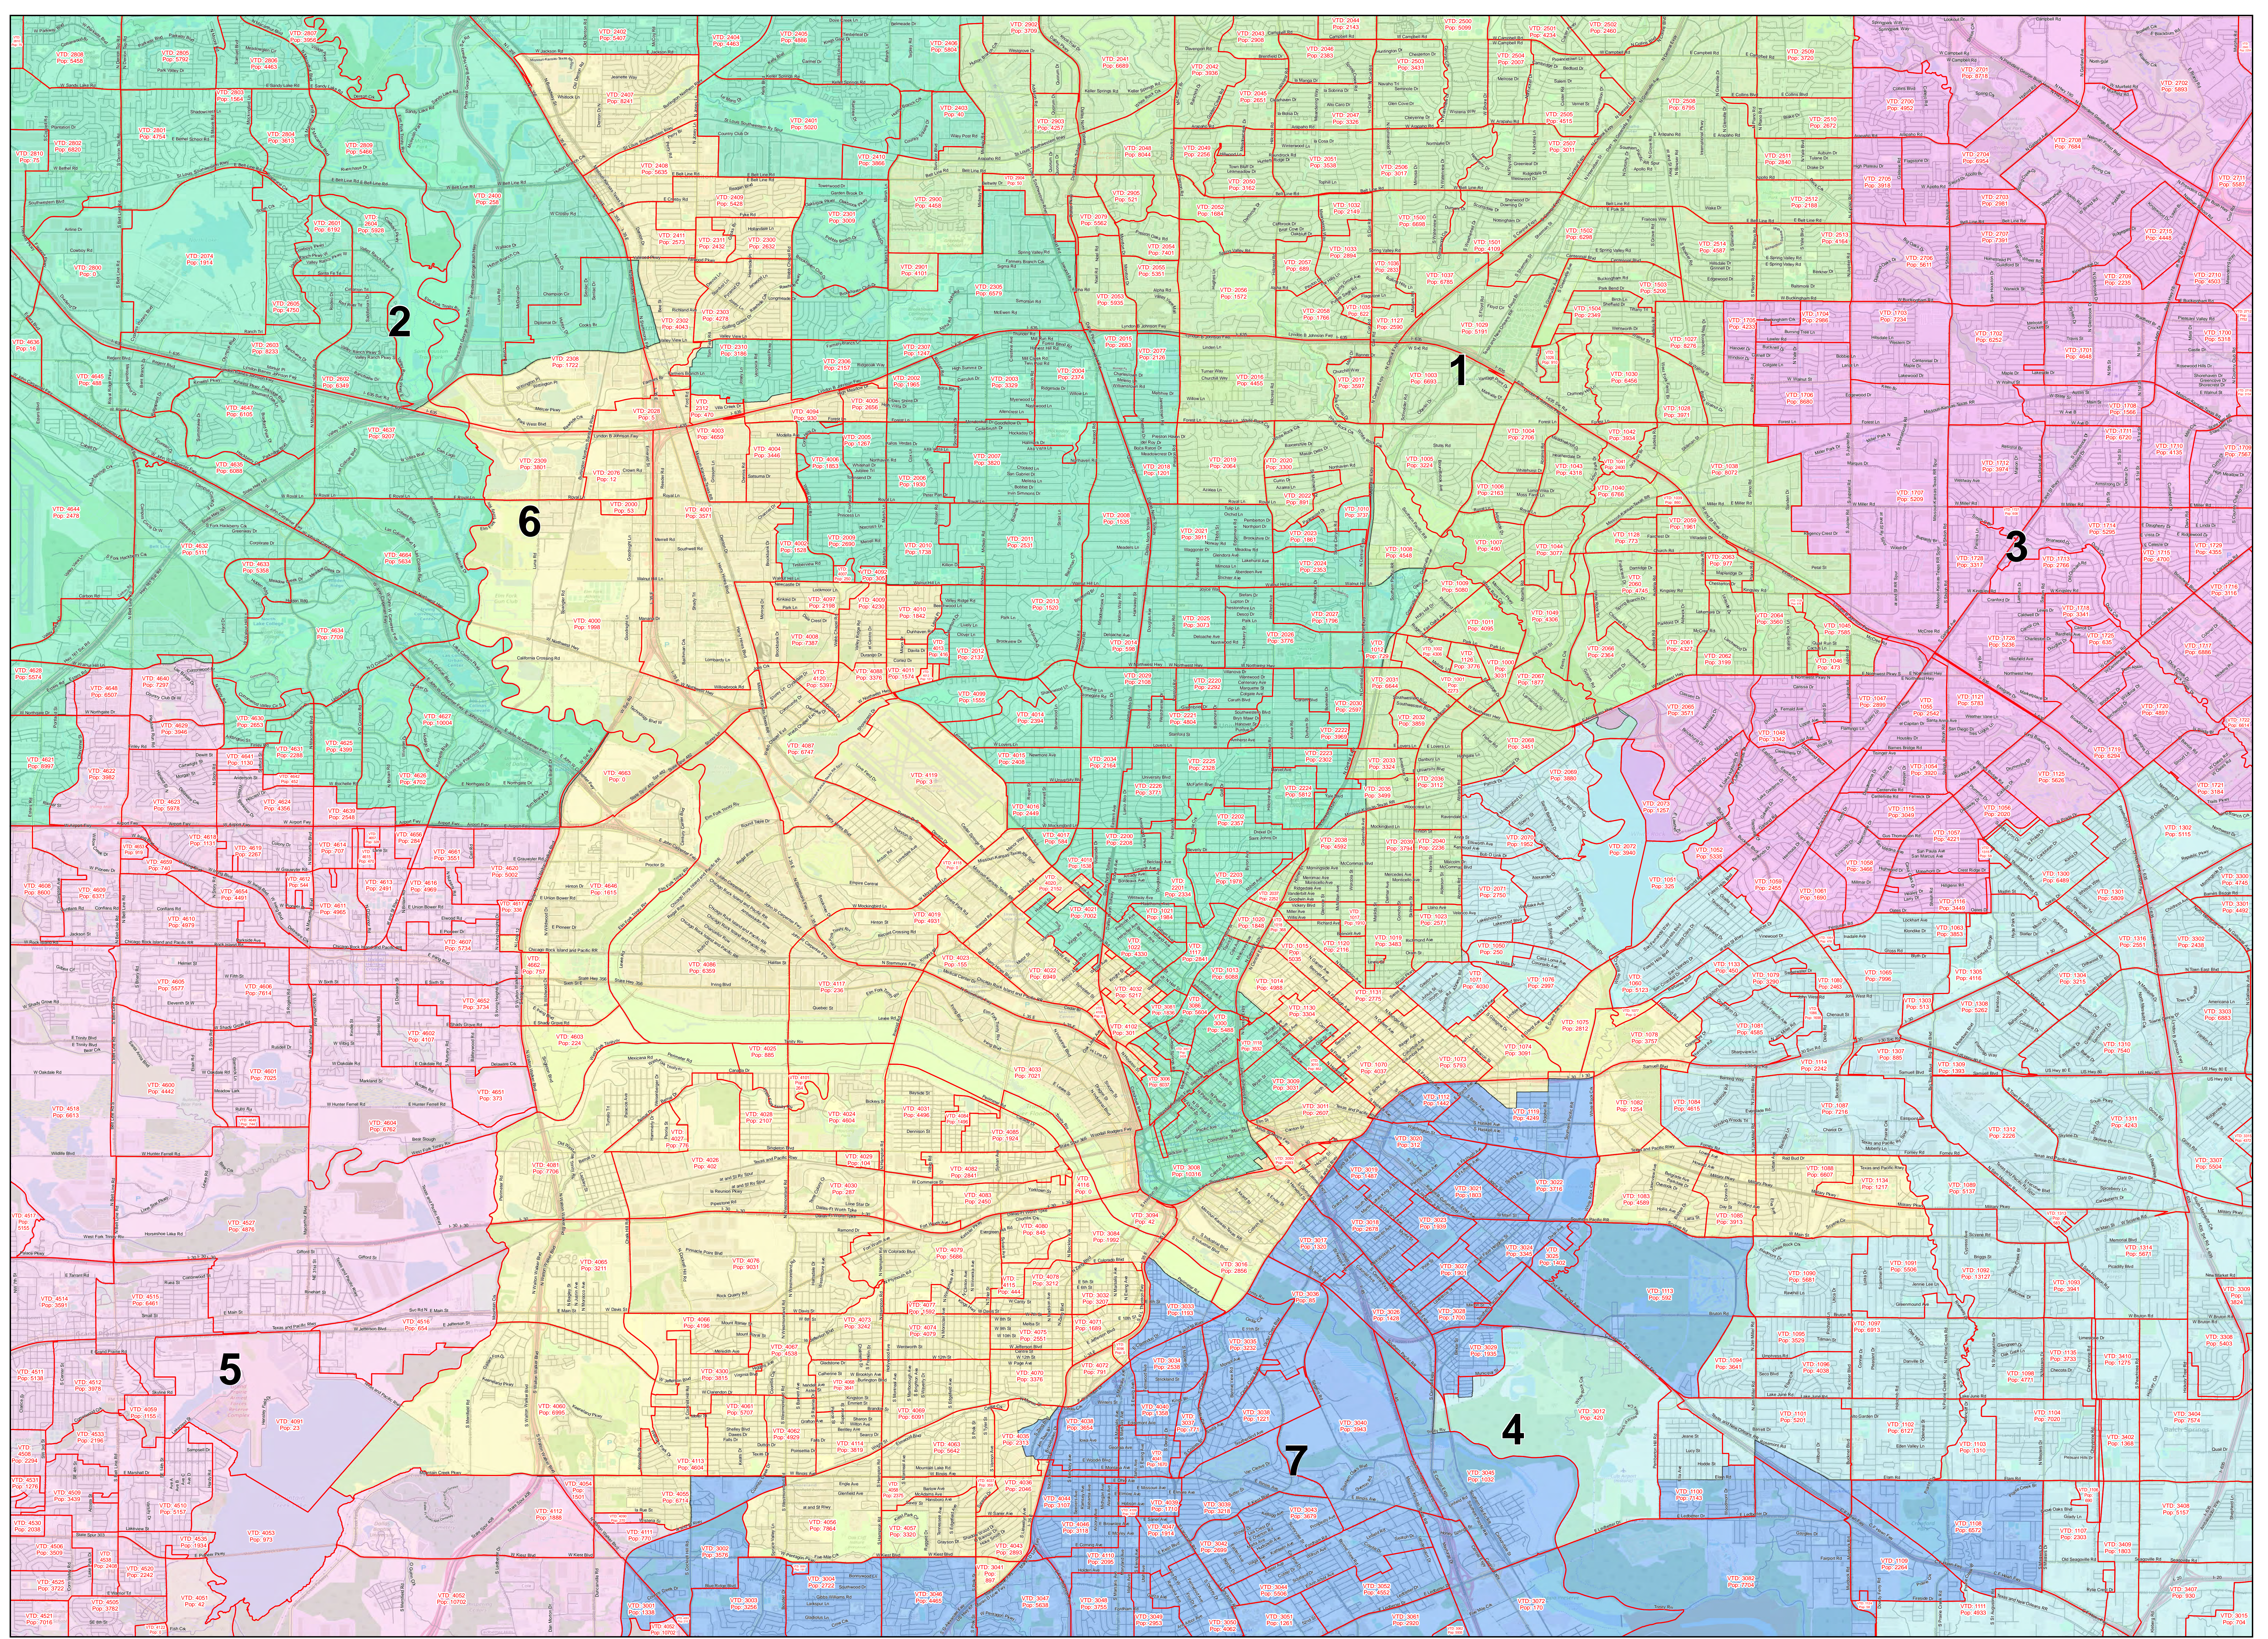

Created: 12/3/2021

Dallas College Trustee District 4 Illustrative Plan 1 Revised

© 2021 Bickerstaff Heath Delgado Acosta LLP
 Data Source: Roads, Water and other features obtained from the 2020 Tiger/line files, U.S. Census Bureau

Created: 12/3/2021

Dallas College Trustee District 5 Illustrative Plan 1 Revised

© 2021 Bickerstaff Heath Delgado Acosta LLP
 Data Source: Roads, Water and other features obtained from the 2020 Tiger/line files, U.S. Census Bureau