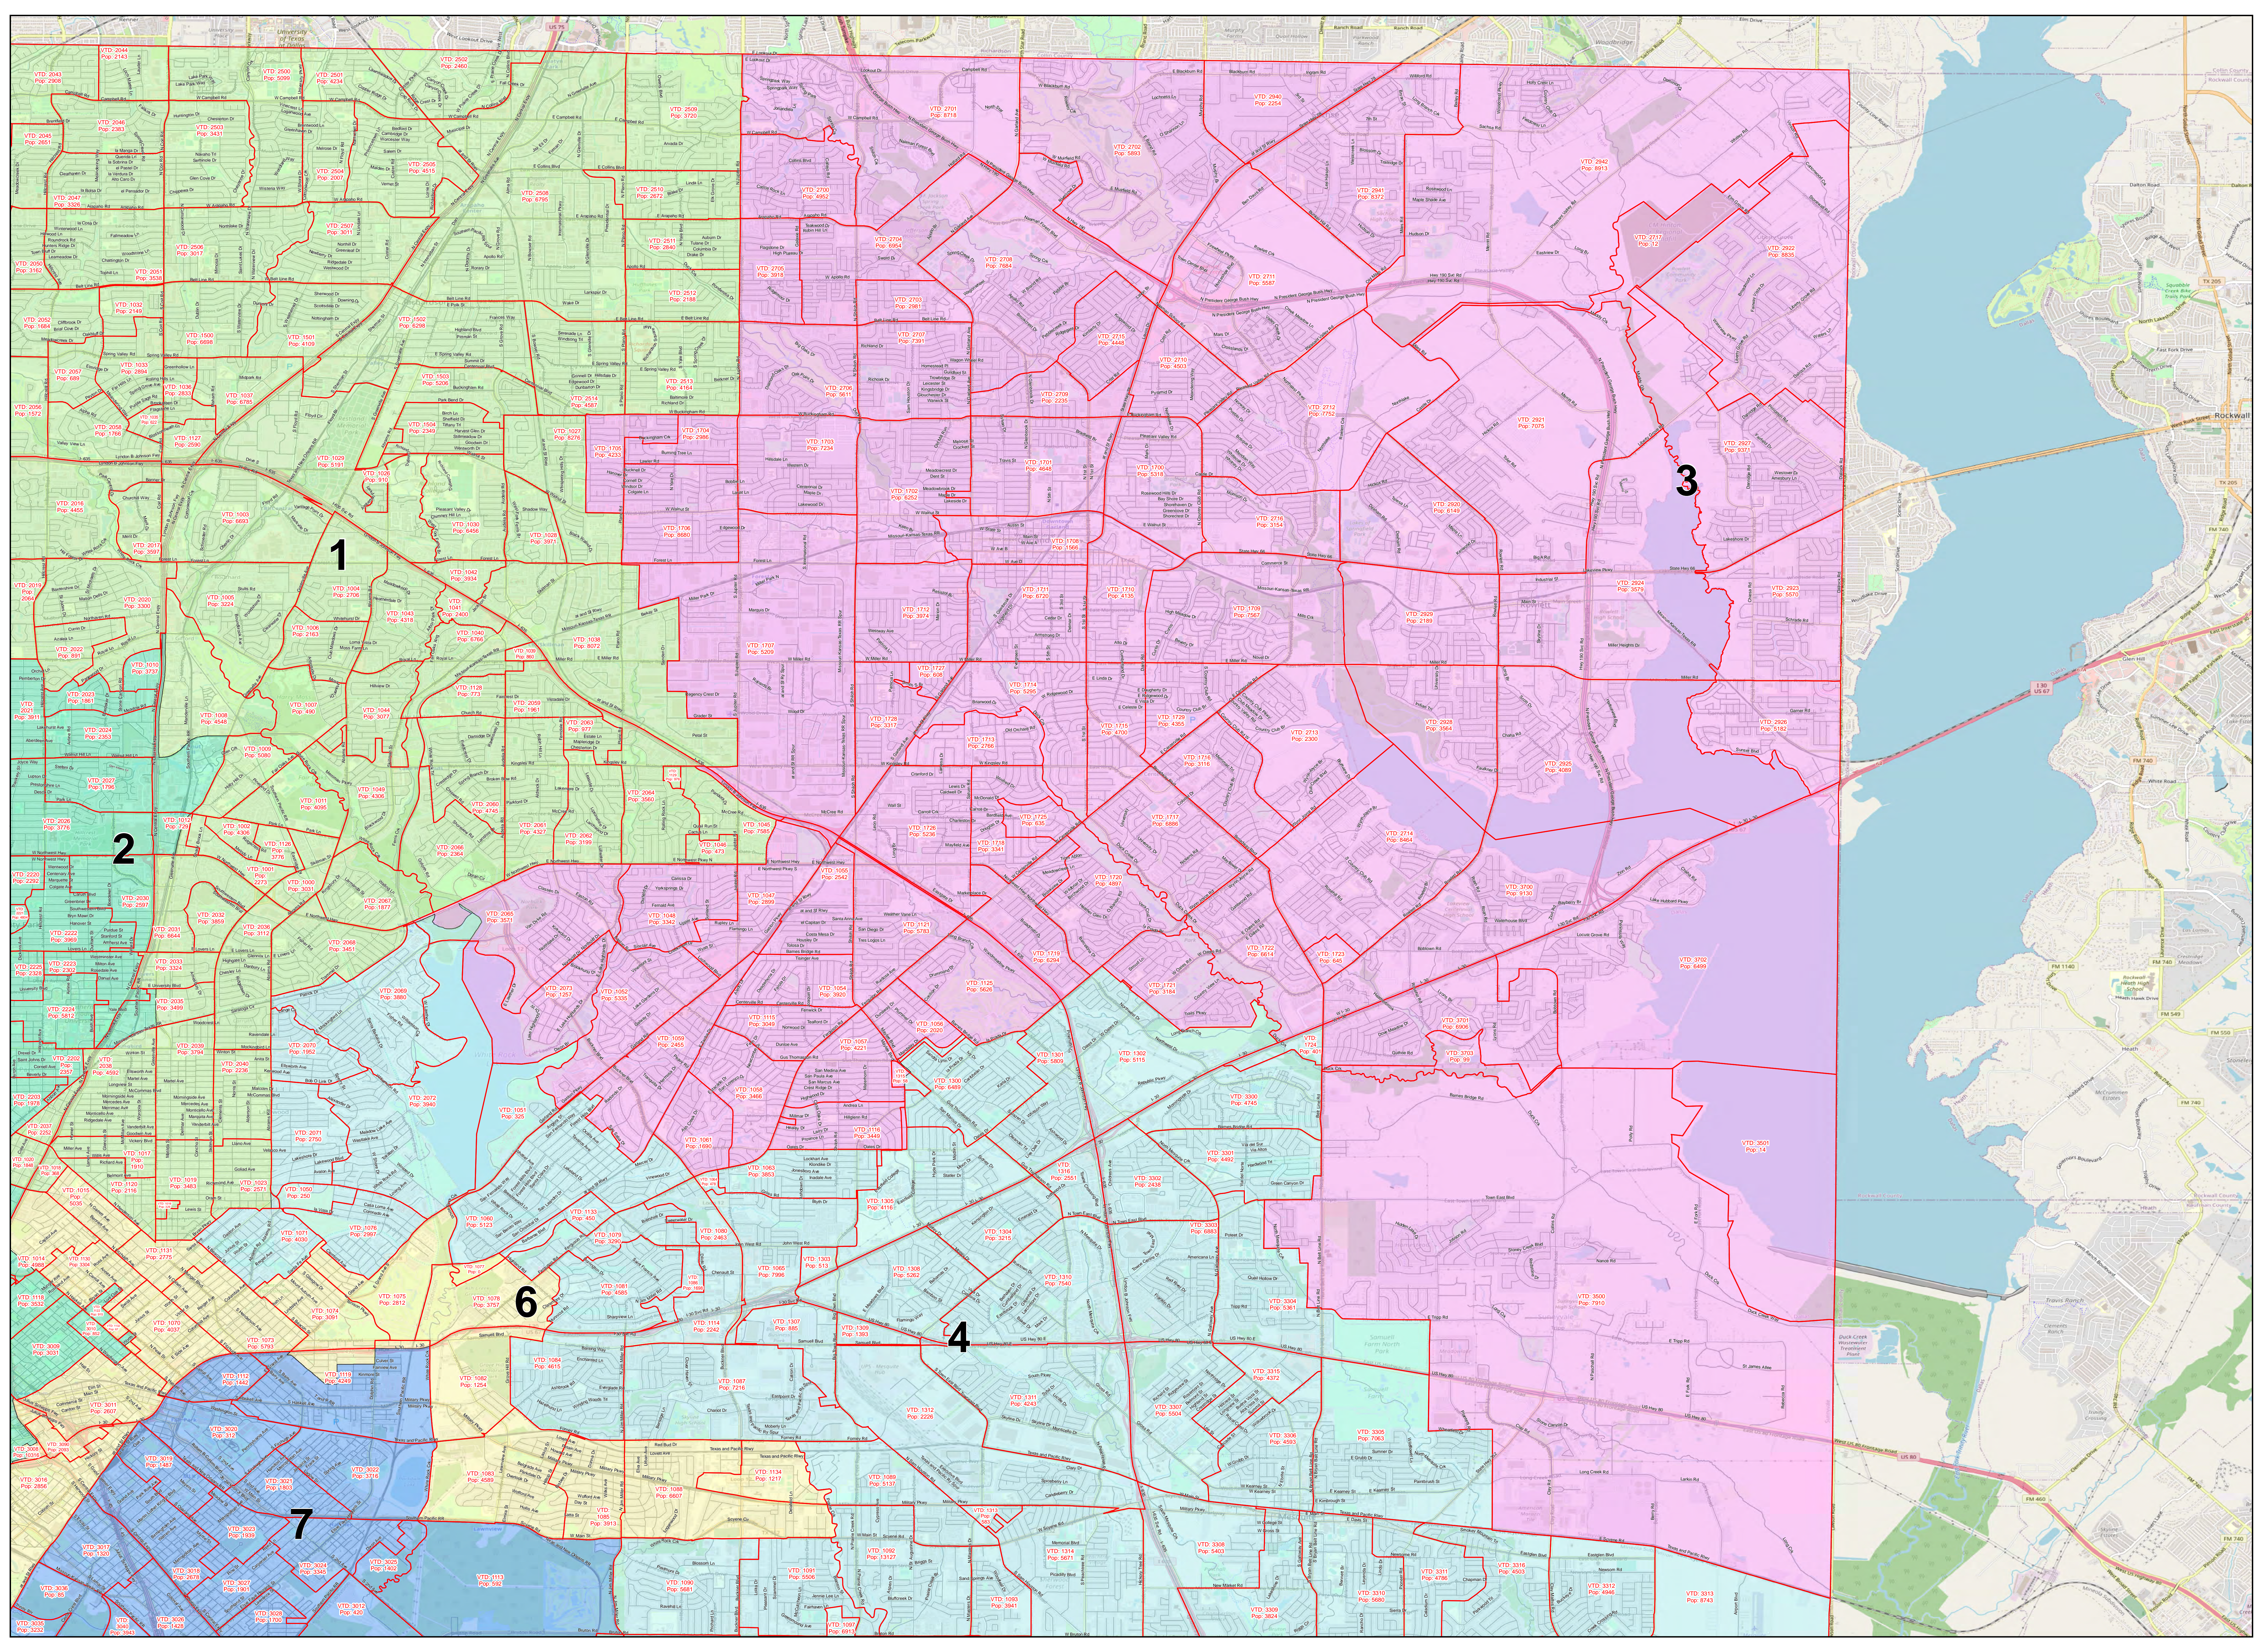

Created: 12/3/2021

Dallas College Trustee District 1 Illustrative Plan 1 Revised

© 2021 Bickerstaff Heath Delgado Acosta LLP
 Data Source: Roads, Water and other features obtained from the 2020 Tiger/line files, U.S. Census Bureau

Created: 12/3/2021

Dallas College Trustee District 2 Illustrative Plan 1 Revised

© 2021 Bickerstaff Heath Delgado Acosta LLP
Data Source: Roads, Water and other features obtained from the 2020 Tiger/line files, U.S. Census Bureau

Created: 12/3/2021

Dallas College Trustee District 3 Illustrative Plan 1 Revised

© 2021 Bickerstaff Heath Delgado Acosta LLP
Data Source: Roads, Water and other features obtained from the 2020 Tiger/line files, U.S. Census Bureau