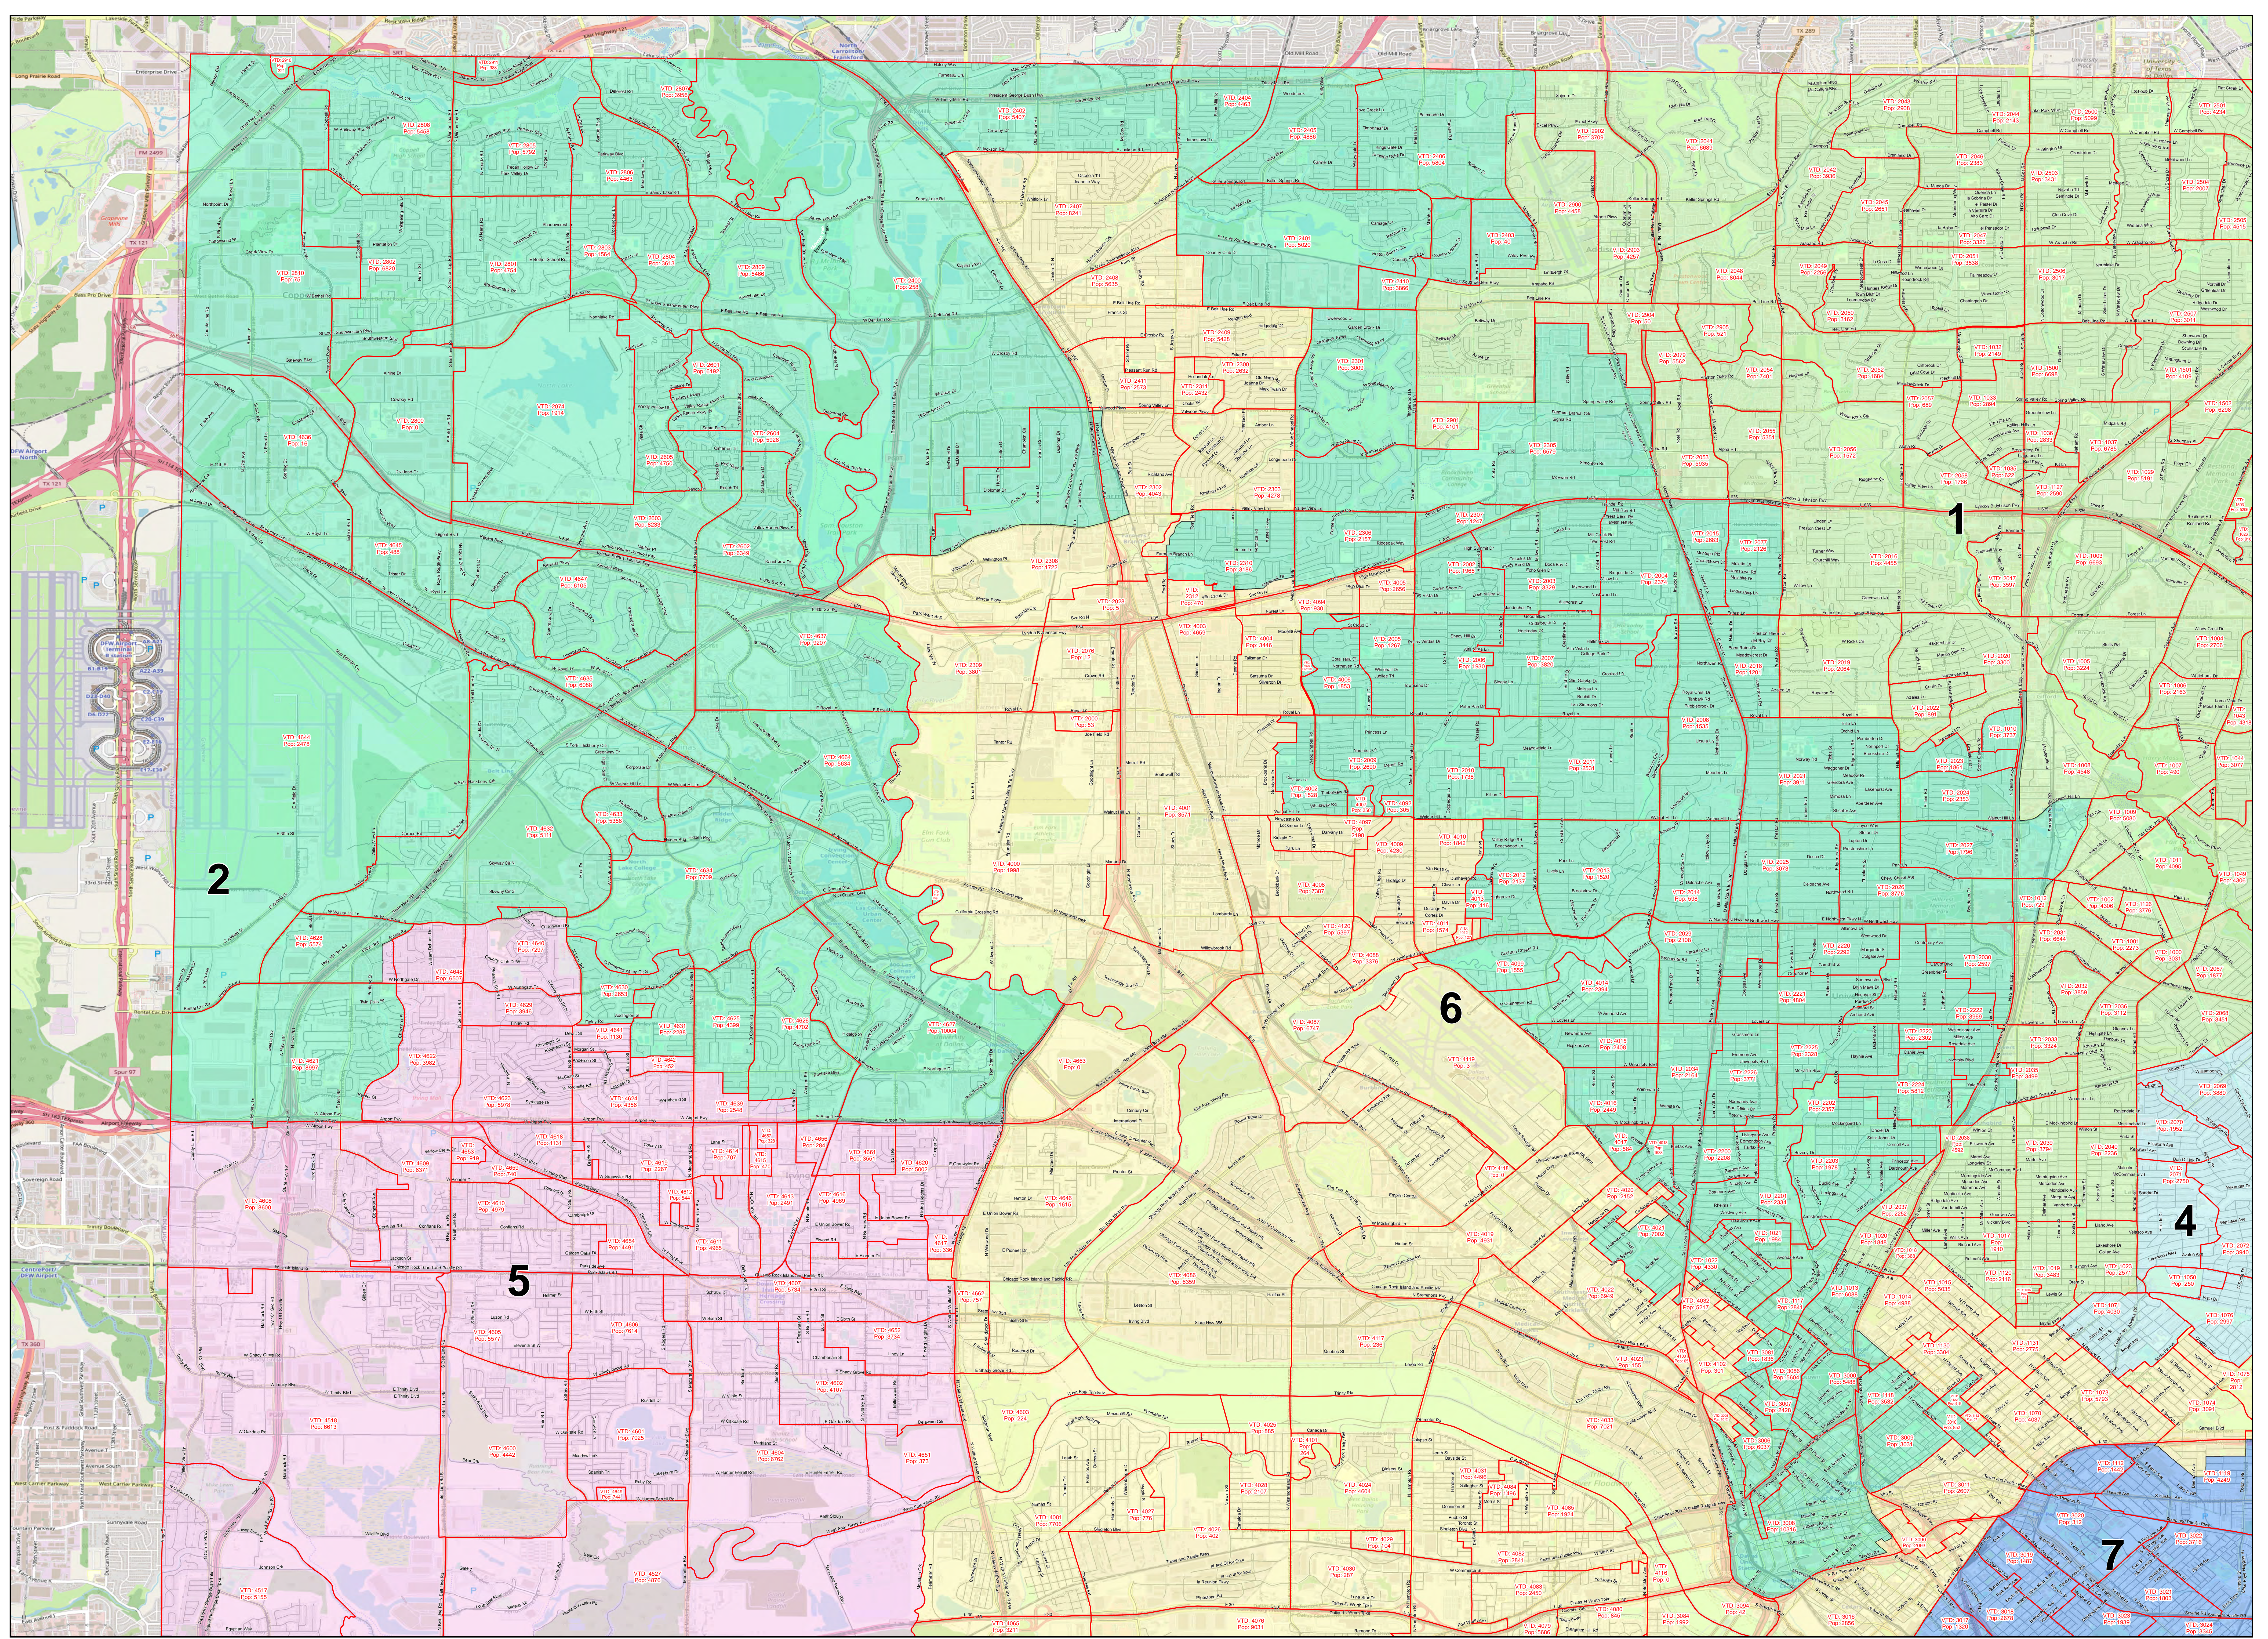

Created: 12/3/2021

Dallas College Trustee District 1 Illustrative Plan 1 Revised

© 2021 Bickerstaff Heath Delgado Acosta LLP
 Data Source: Roads, Water and other features obtained from the 2020 Tiger/line files, U.S. Census Bureau

Created: 12/3/2021

Dallas College Trustee District 2 Illustrative Plan 1 Revised

© 2021 Bickerstaff Heath Delgado Acosta LLP
Data Source: Roads, Water and other features obtained from the 2020 Tiger/line files, U.S. Census Bureau

Created: 12/3/2021

Dallas College Trustee District 3 Illustrative Plan 1 Revised

© 2021 Bickerstaff Heath Delgado Acosta LLP
Data Source: Roads, Water and other features obtained from the 2020 Tiger/line files, U.S. Census Bureau

Created: 12/3/2021

Dallas College Trustee District 4 Illustrative Plan 1 Revised

© 2021 Bickerstaff Heath Delgado Acosta LLP
 Data Source: Roads, Water and other features obtained from the 2020 Tiger/line files, U.S. Census Bureau